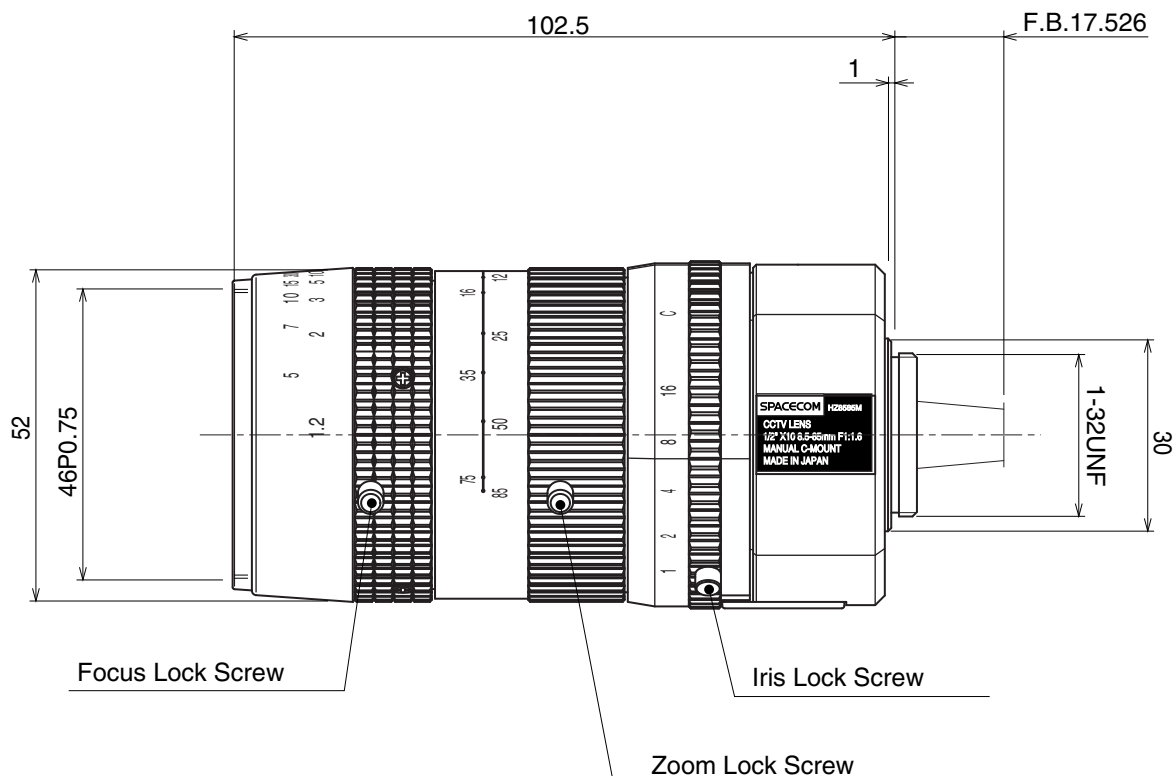

# HZ8585M

**【SPECIFICATIONS】** 10X Vari Zoom Lens

Image Size :  $\frac{1}{2}$   $\frac{1}{3}$   $\frac{1}{4}$

Focal Length :	8.5 ~ 85mm	Flange Back :	17.526mm
Maximum Relative Aperture :	1:1.6	Operation :	Focus : Manual Zoom : Manual Iris : Manual
Iris :	F1.6 ~ Close	Operating Temperature :	-10 ~ +50
Zoom Ratio :	10X	Mount :	C-Mount
Angle of View :	41.3 x 31.5 deg. at 8.5mm 4.3 x 3.2 deg. at 85mm	Filter Size :	46mm P0.75
Image Size :	6.4 x 4.8mm ( 8mm )	Size :	52 x 102.5mm
Minimum Object Distance :	1.2m ( From Front Vertex )	Weight :	Approx 200 g
Optical Back Focal Distance :	15.56mm(In Air)		

**【COMPOSITION】**

- Lens . . . . . 1
- Lens Cap . . . . . 1
- Dust Cap . . . . . 1

**【DIMENSIONS】**

Unit:mm