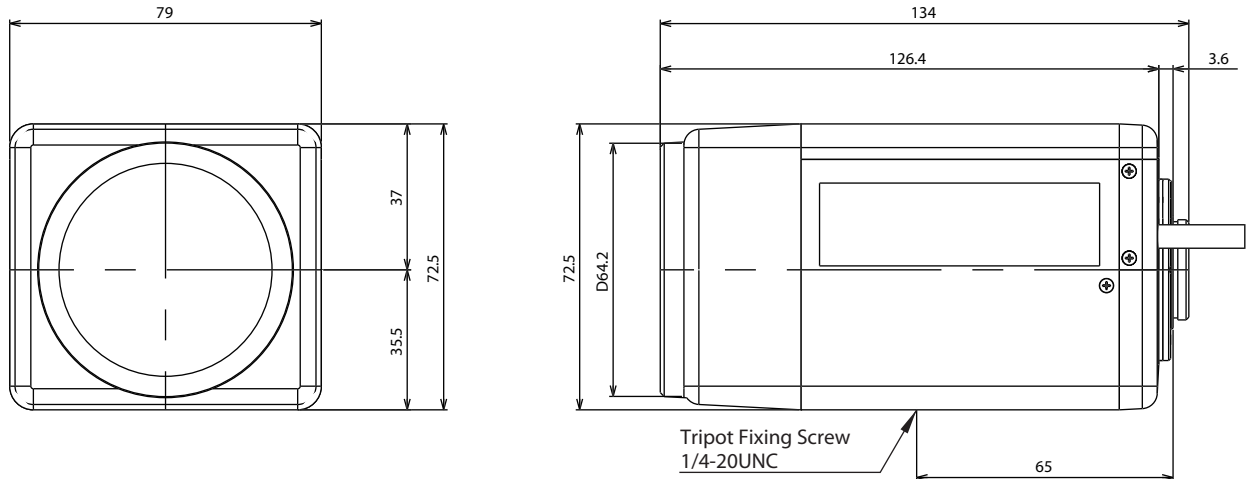

# HZ8136R-MP2

[SPECIFICATIONS] 1/2" Megapixel Motorized Zoom Lens

Image Size:  $\frac{1}{2}$   $\frac{1}{3}$

Focal Length: 8 - 136mm  
 Maximum Relative Aperture: 1:1.6  
 Iris: F1.6 - Close  
 Zoom Ratio: 17X  
 Angle Field of View: 43.6 x 33.4 deg. at 8mm  
 2.7 x 2.2 deg. at 136mm  
 Image Size: 6.4 x 4.8mm (D8mm)  
 Minimum Object Distance: 1.8m (From Front Vertex)  
 Optical Back Focal Distance: 19.33mm (In Air)  
 Flange Back: 17.526mm

Operation: Zoom: Motorized (DC +/- 6.4V,Max40mA)  
 Speed Approx.4 sec.  
 Focus: Motorized (DC +/- 6.4V,Max40mA)  
 Speed Approx. 5 sec.  
 Iris: Motorized (DC +/- 6.4V,Max40mA)  
 Speed Approx. 5 sec.  
 Operation Temperature: -10 to +50 °C  
 Mount: C-Mount (Adjustable Lens Position)  
 Filter Size: 58mm P0.75  
 Size: 79 x 72.5 x 130mm  
 Weight: Approx.650g

[COMPOSITION]

- Lens.....1
- Lens Cap.....1
- Dust Cap.....1

[DIMENSION]

Unit:mm

[CIRCUIT DIAGRAM]