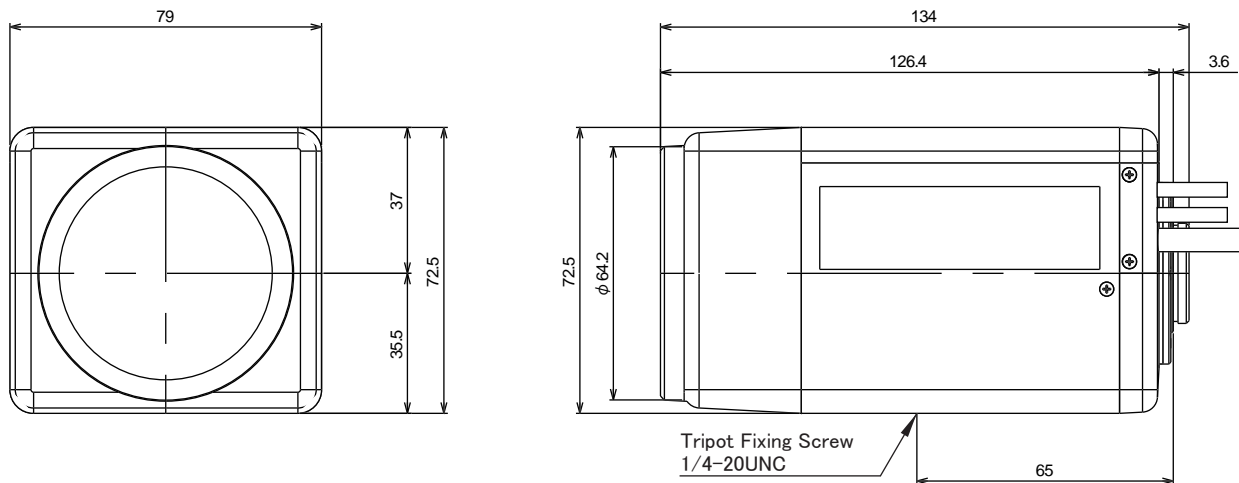

## 【SPECIFICATIONS】 8" Megapixel Motorized Zoom Lens

Image Size: 1/2 1/3

FocalLength:	8~136mm
MaximumRelativeAperture:	1:1.6
Iris:	F1.6~360
Zoom Ratio:	17X
AngleField of View:	43.6× 334 deg. at 8mm 2.7× 2.2deg. at 136mm
ImageSize	6.4× 4.8mm ( φ 8mm)
Minimum ObjectDistance	1.8m(From Front Vertex)
Optical BackFocalDistance	19.33mm (In Air)
FlangeBack	17.526mm

Operation:	Zoom:	Motorized(DC±6.4V, Max40mA) SpeedApprox. 4 sec.
	Focus	Motorized(DC±6.4V, Max40mA) SpeedApprox. 5 sec.
	Iris:	IG(Auto Close System) Close→Open: Less than 4.0V Open→Close: More than 0.1V
Operation Temperature		-10to +50°C
Mount:		C-Mount(Adjustable LensPosition)
Filter Size		58mm P0.75
Size		79× 72.5× 130mm
Weight:		Approx. 650g

## 【DIMENSION】

Unit:mm