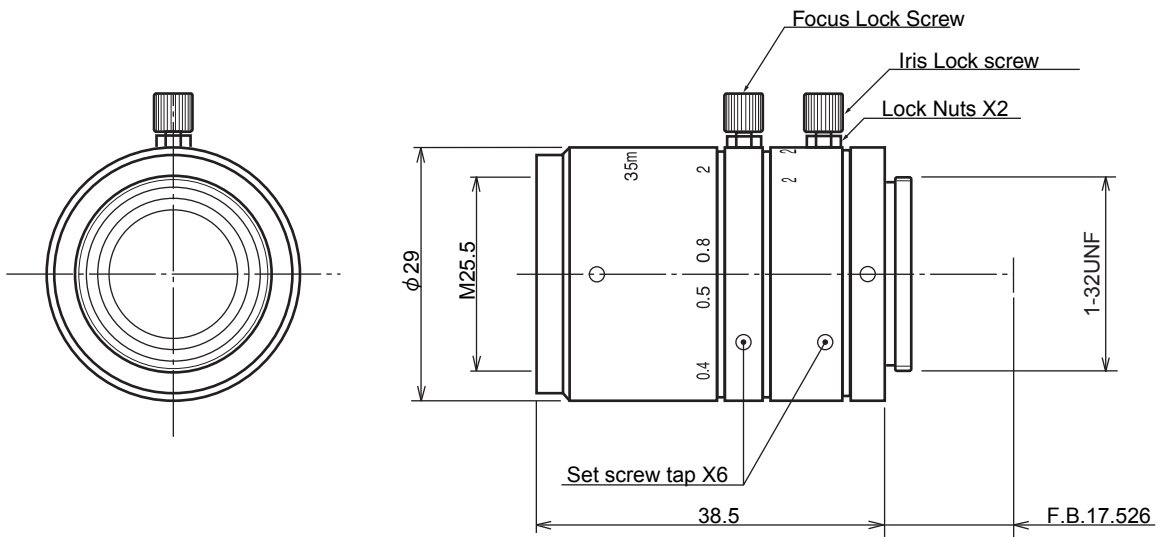

JHF35M

Image Size : $\frac{2}{3}$

【SPECIFICATIONS】 3Megapixel-Lens

Focal Length :	35mm	Optical Back Focal Distance :	18.06mm (In Air)
Maximum Relative Aperture :	1:2.0	Flange Back :	17.526mm
Iris :	F2.0~22	Operation :	Focus : Manual Iris : Manual
Angle of View :	14.3×10.5 deg	Operating Temperature :	-10~+50°C
Image Size :	8.8×6.6mm (ϕ 11mm)	Mount :	C-Mount
Minimum Object Distance :	0.25mm (From Front Vertex)	Filter Size :	25.5mm P0.5
Resolution :	3.6 μ m (at center) 5 μ m (at corner)	Size :	ϕ 29×38.5mm
Distorsion :	-0.02%	Weight :	Approx. 55g

【COMPOSITION】

- Lens 1
- Lens Cap 1
- Dust Cap 1

【DIMENSIONS】

Unit:mm