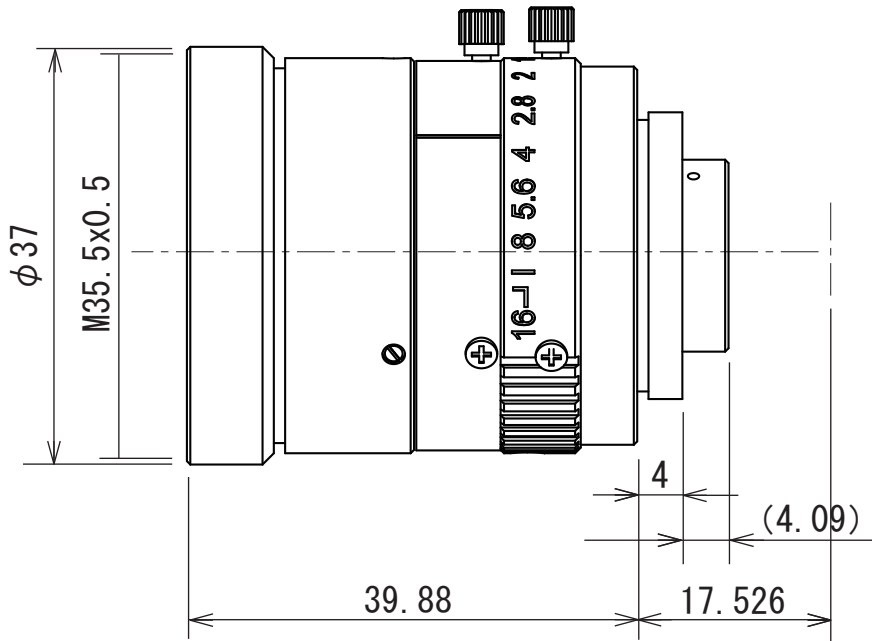

T5-0814

【SPECIFICATIONS】 5Megapixel-Lens

Image Size: 2/3

Focal Length : 8mm
 Maximun Relative Aperture : 1:1.4
 Iris : F1.4~16
 Angle of View : 55.2×42.9°
 Image Size : 8.8×6.6mm (φ11mm)
 Minimum Object Distance : 0.1m (From Front Vertex)
 Resolution : 3.45μm
 TV Distortion : -0.17%
 Optical Back Focal Distance : 12.6mm

Frang Back : 17.526mm
 Operation : Focus : Manual
 Iris : Manual
 Operating Temperature : -10~+50°C
 Mount : C-Mount
 Filter Size : M35.5 P=0.5
 Size : φ37×39.88mm
 Weight : Approx.200g

【COMPOSITION】

- Lens 1
- Lens Cap 1
- Dust Cap 1

【DIMENSIONS】

Unit:mm