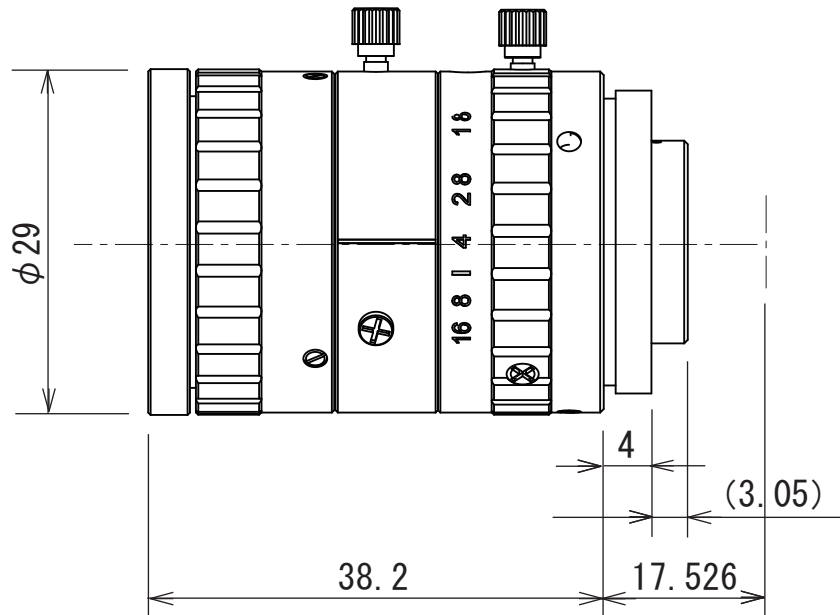

T5-3518

【SPECIFICATIONS】 5Megapixel-Lens

Image Size: 2/3

Focal Length : 35mm
 Maximum Relative Aperture : 1:1.8
 Iris : F1.8~16
 Angle of View : 12.8×9.6°
 Image Size : 8.8×6.6mm (φ11mm)
 Minimum Object Distance : 0.25m (From Front Vertex)
 Resolution : 3.45μm
 TV Distortion : -0.03%
 Optical Back Focal Distance : 11.73mm

Frang Back : 17.526mm
 Operation : Focus : Manual
 Iris : Manual
 Operating Temperature : -10~+50°C
 Mount : C-Mount
 Filter Size : M27 P=0.5
 Size : φ29×38.2mm
 Weight : Approx.72g

【COMPOSITION】

- Lens 1
- Lens Cap 1
- Dust Cap 1

【DIMENSIONS】

Unit:mm