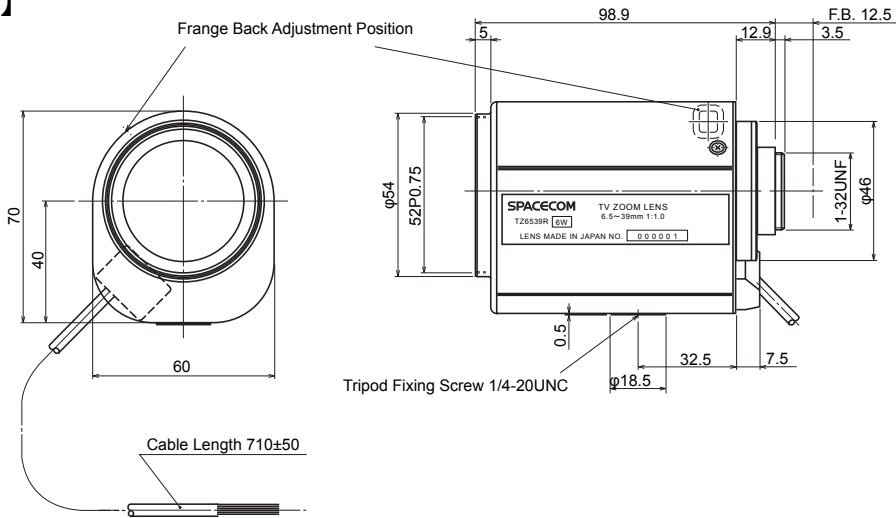

TZ6539R

Image Size: $\frac{1}{3}$

【SPECIFICATION】

Focal Length : 6.5~39mm
 Maximum Relative Aperture : 1:1.0
 Iris : F1.0~Close
 Zoom Ratio : 6X
 Angle of View : 40.5×30.9 deg. at 6.5mm
 7.0× 5.3 deg. at 39mm
 Image Size : 4.8×3.6mm (φ6mm)
 Minimum Object Distance : 1.0m (From Front Vertex)
 Optical Back Focal Distance : 11.76mm (In Air)
 Flange Back : 12.5mm

Operation : Zoom : Motorized(DC±6.4V, Max40mA)
 Speed Approx.6sec.
 Focus : Motorized(DC±6.4V, Max40mA)
 Speed Approx.7sec.
 Iris : Motorized(DC±6.4V, Max40mA)
 Speed Approx.3.5sec.
 Operation Temperature : -10~+50°C
 Mount : CS-Mount(Adjustable Lens Position)
 Filter Size : 52mm P0.75
 Size : 70×60×98.9mm
 Weight : Approx.500 g

【COMPOSITION】

- Lens 1
- Lens Cap 1
- Dust Cap 1

【DIMENSIONS】

Unit:mm

【CIRCUIT DIAGRAM】