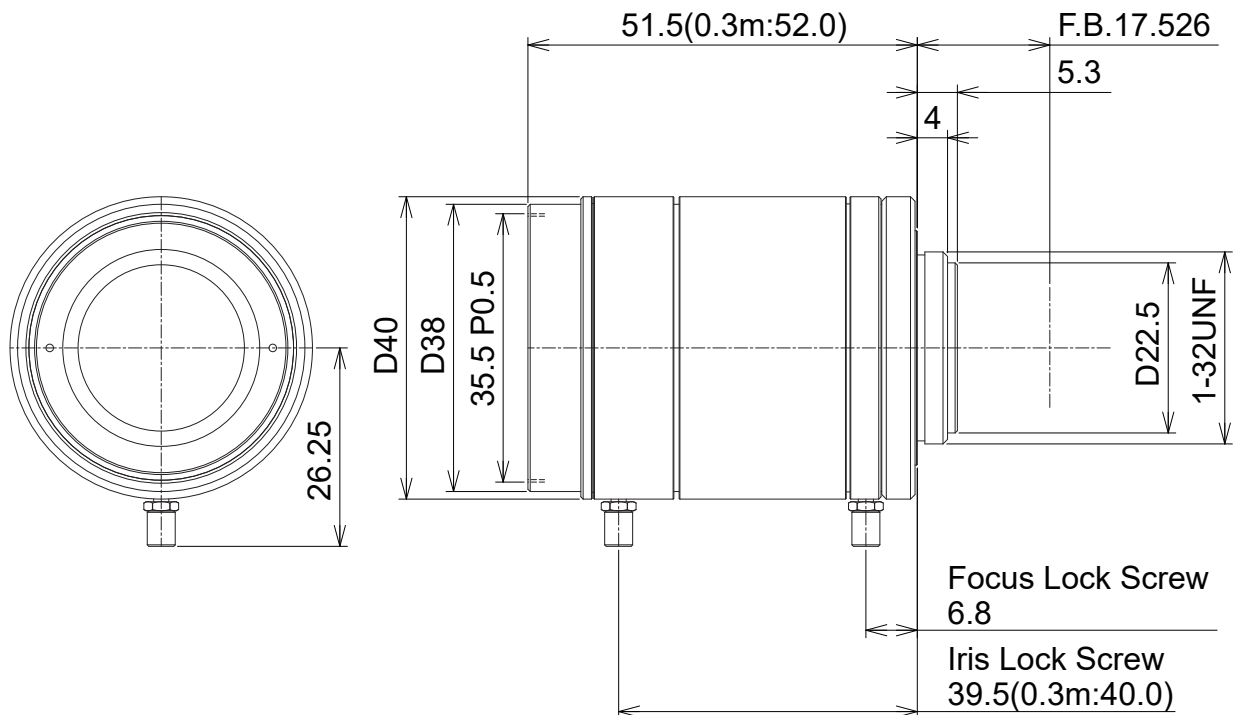

VHF12.5M-MP

【SPECIFICATIONS】 Megapixel-Lens

Image Size: 1inch

Focal Length:	12.5mm	Optical Back Focal Distance:	13.5mm(In Air)
Maximum Relative Aperture:	1:1.4	Frang Back:	17.526mm
Iris:	F1.4~22	Operation:	Focus: Manual
Angle of View:	H55.7° × V42.7° (D67.8°)		Iris: Manual
Image Size:	12.8 × 9.6mm (φ 16mm)	Operating Temperature:	-10 ~ +50 °C
Minimum Object Distance:	0.3m (From Front Vertex)	Mount:	C-Mount
Resolution:	5.0 μm	Filter Size:	35.5mm P0.5
Optical Distortion:	-5.4 % (at near)	Size:	φ 40 × 51.5 mm
	-5.3 % (at far)	Weight:	155g
TV Distortion:	-1.5 % (at near)		
	-1.4 % (at far)		

【COMPOSITION】

- Lens.....1
- Spanner.....1
- Lens Cap.....1
- Dust Cap.....1

【DIMENSIONS】

Unit:mm