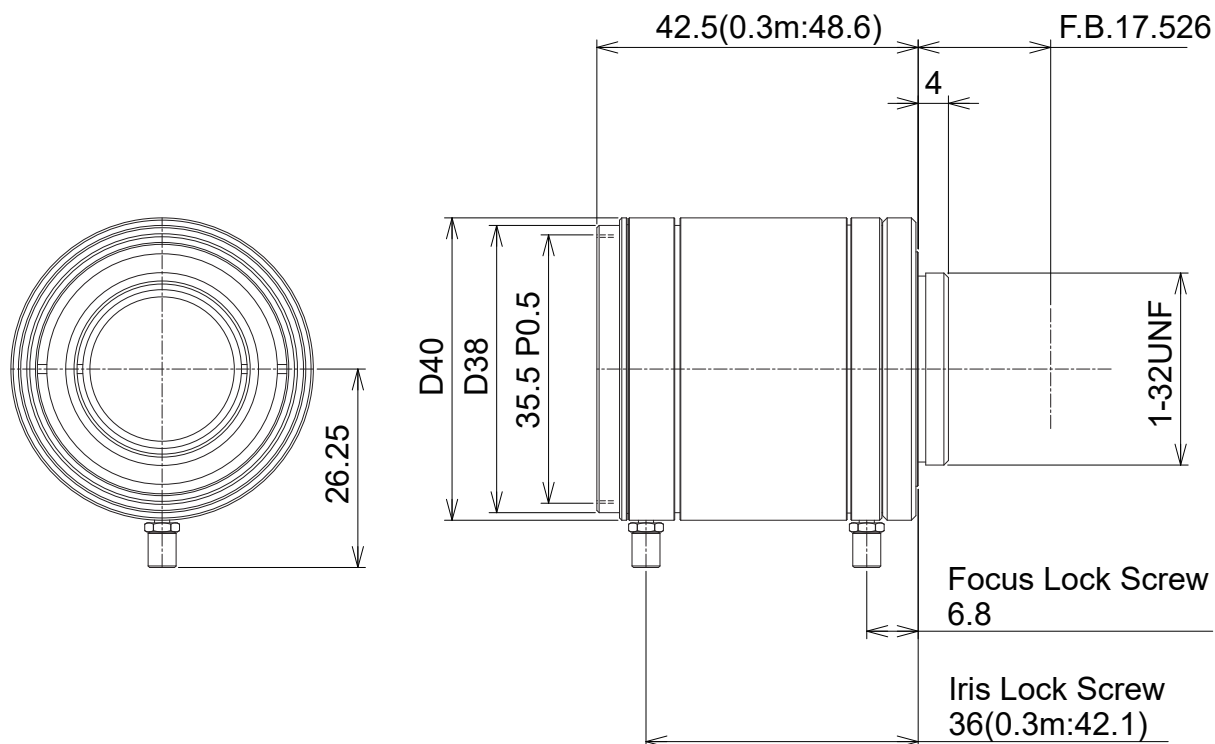

VHF35M-MP

【SPECIFICATIONS】 Megapixel-Lens

Image Size: 1.1inch, 1inch

Focal Length: 35mm
 Maximum Relative Aperture: 1:1.4
 Iris: F1.4~22
 Angle of View: H20.9° × V16.0° (D26.0°)
 [H22.9° × V17.2° (D28.6°)]
 image Size: 12.8 × 9.6mm (φ 16mm)
 [14.1 × 10.6mm (φ 17.6mm)]
 minimum Object Distance: 0.3m (From Front Vertex)
 Resolution: 3.5 μ m
 Optical Distortion: -1.4% [-1.7%] (at near)
 -1.0% [-1.2%] (at far)
 TV Distortion: -0.4% [-0.5%] (at near)
 -0.3% [-0.4%] (at far)
 [Value at 1.1"]

Optical Back Focal Distance: 18.5mm (In Air)
 Frange Back: 17.526mm
 Operation: Focus: Manual
 Iris: Manual
 Operating Temperature: -10 ~ +50 °C
 Mount: C-Mount
 Filter Size: 35.5mm P0.5
 Size: φ 40 × 42.5 mm
 Weight: 129g

【COMPOSITION】

- Lens.....1
- Spanner.....1
- Lens Cap.....1
- Dust Cap.....1

【DIMENSIONS】

Unit:mm