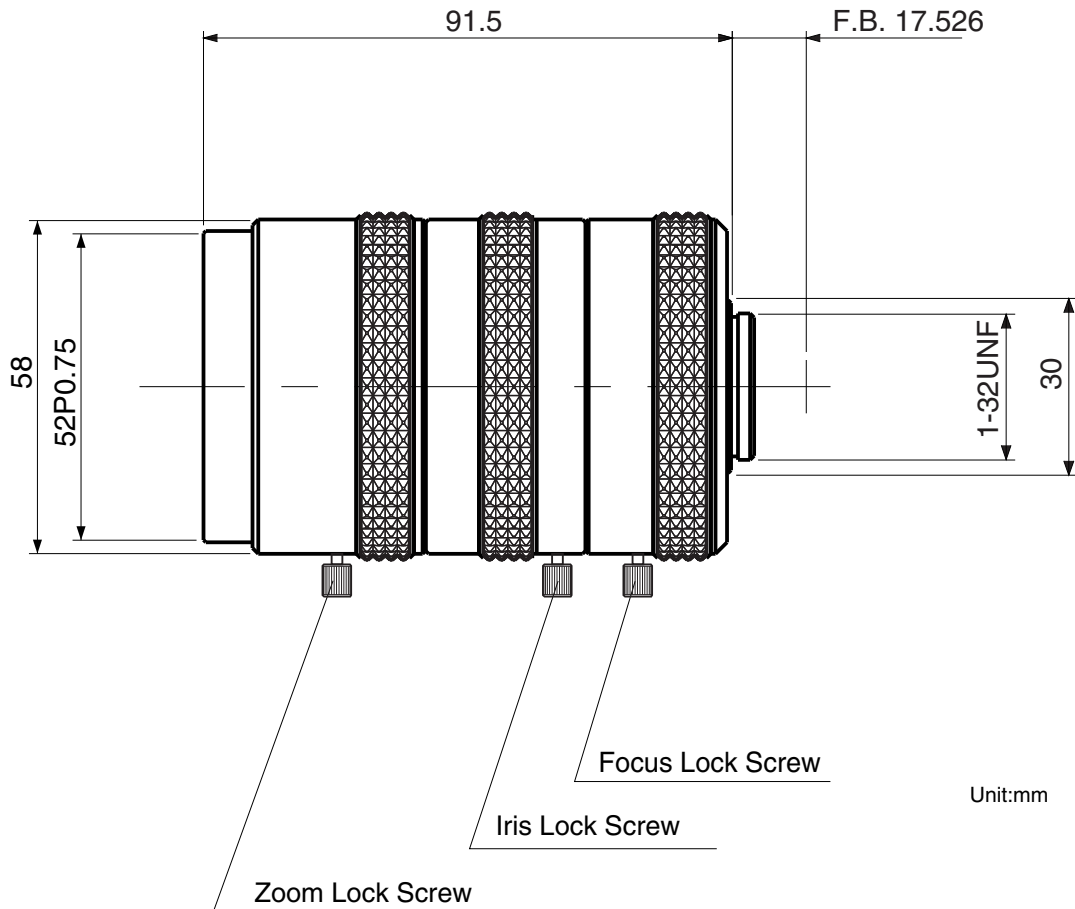

ALTAIR HD880M IR

【SPECIFICATIONS】 1.5Megapixel Day&Night Lens

Image Size : $\frac{1}{2}$ $\frac{1}{3}$

Focal Length :	8 ~ 80mm	Optical Back Focal Distance :	17.07 ~ 21.42mm (In Air)
Maximum Relative Aperture :	1:1.6	Flange Back :	17.526mm
Iris :	F1.6 ~ Close	Operation :	Focus : Manual Zoom : Manual Iris : Manual
Zoom Ratio :	10X	Operating Temperature :	-10 ~ +50
Angle of View :	46.6 × 34.3 deg. at 8mm 4.7 × 3.6 deg. at 80mm	Mount :	C-Mount (Adjustable Lens Position)
Image Size :	6.4 × 4.8mm (8mm)	Filter Size :	52mm P0.75
Minimum Object Distance :	0.1m at 8mm (From Front Vertex) 0.7m at 80mm (From Front Vertex)	Size, Weight :	58 × 91.5mm, Approx 400 g

【COMPOSITION】

- Lens 1
- Lens Cap 1
- Dust Cap 1

【DIMENSIONS】

Unit:mm